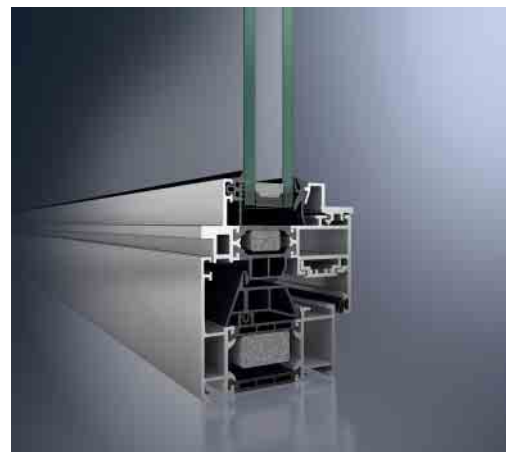

Schüco Окно AWS 70 ST.HI,
Система с изящным контуром „под сталь“
Schüco AWS 70 ST.HI windows
with narrow steel-look contours