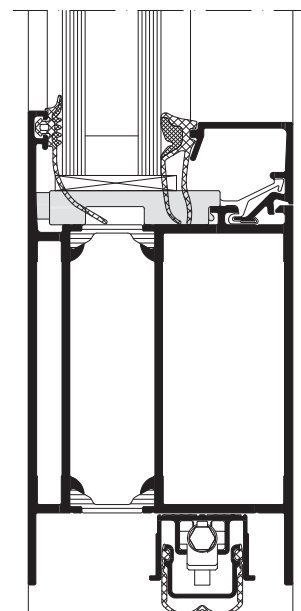

The Schüco Door ADS 70 HD (Heavy Duty) gives every façade its own character with its particular dimensions. Its robust and durable construction allows for a large opening width and, with clearance heights of up to 3,000 mm, it is particularly suited to buildings with a high number of visitors. The basic depth of 70 mm offers considerable design freedom and a wide range of options. The high-quality design is suitable for all Schüco façade and window systems with excellent combination options.